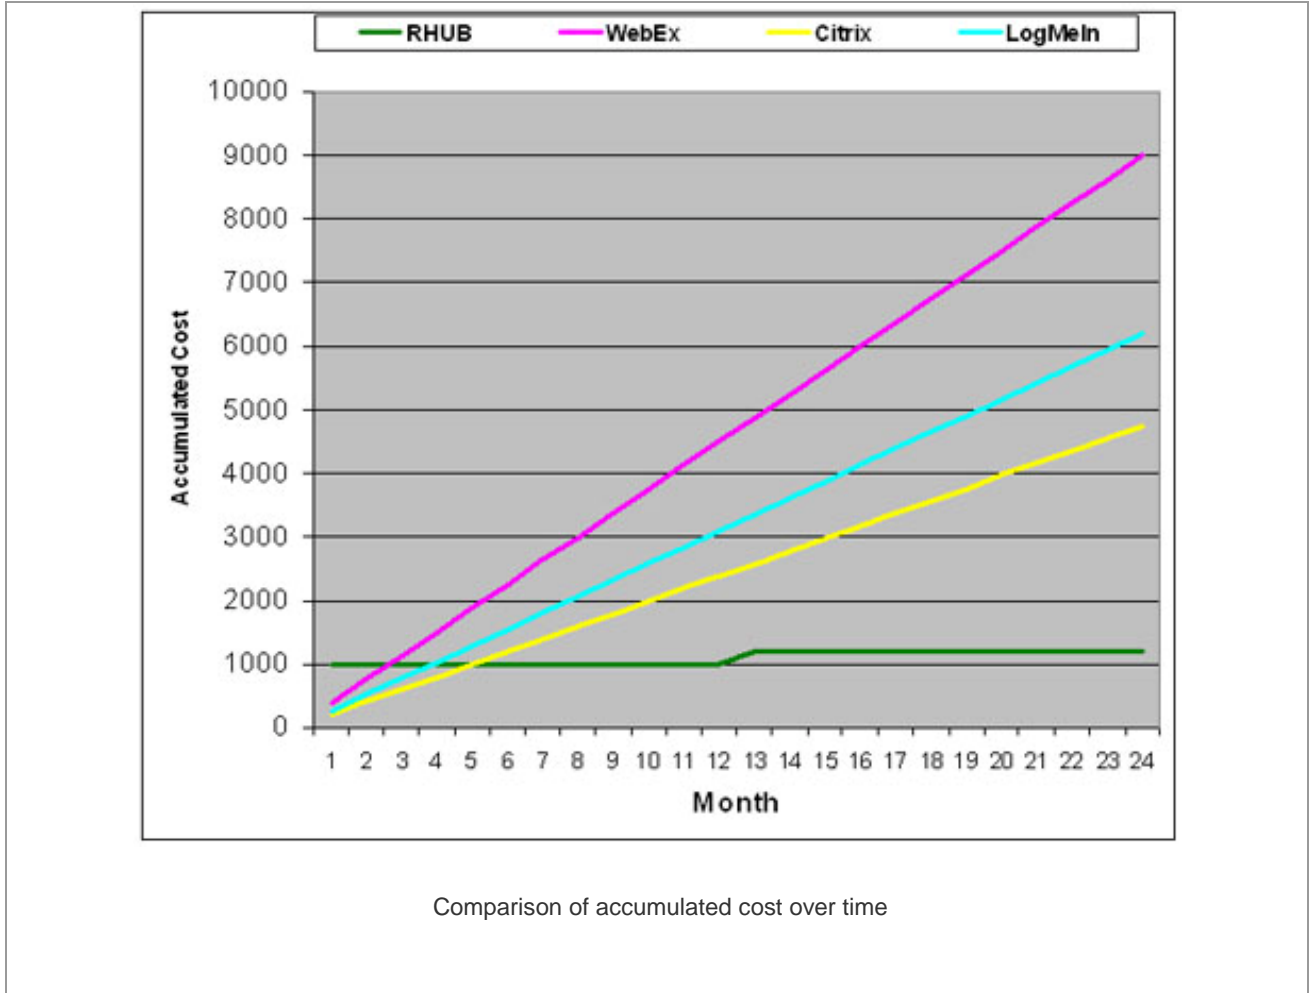

* RHUB has not conducted any accurate tests for speed comparison. The remarkable speed advantage for remote control is based on our user feedbacks and may vary for different users.